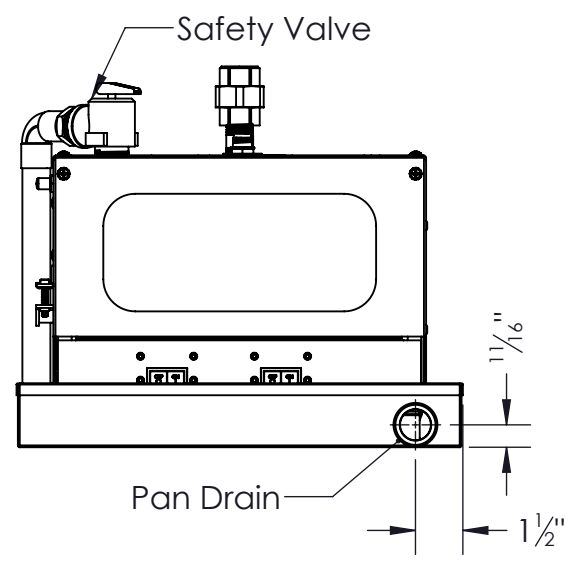

Top:

Left:

Front:

Right:

Back:

THERMOL STEAMBATH CO.
ROUND ROCK, TEXAS

PROIII Models - 575 and Up

SIZE	DWG NO.	REV
B		

SCALE: 1:6