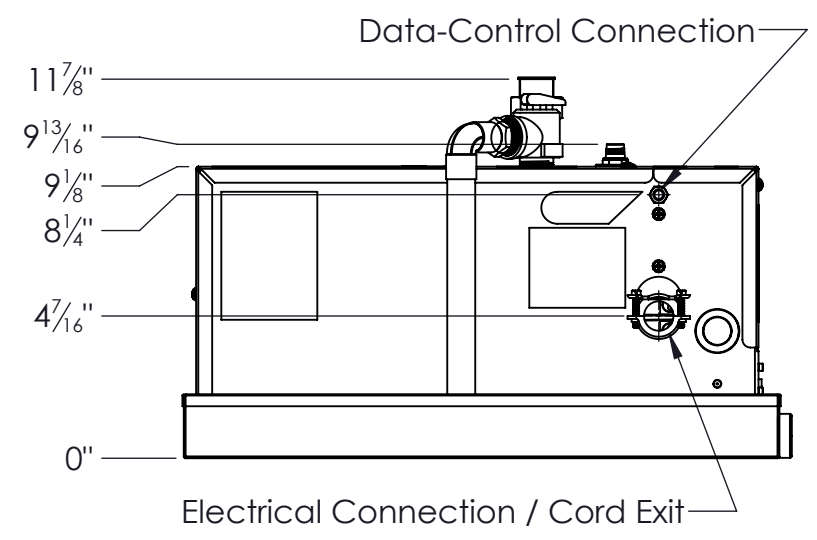

Top:

Left:

Front:

Right:

Back:

THERMOL STEAMBATH CO.
ROUND ROCK, TEXAS

PROIII Models - 575 and Up

SIZE	DWG NO.	REV
B		

SCALE: 1:6