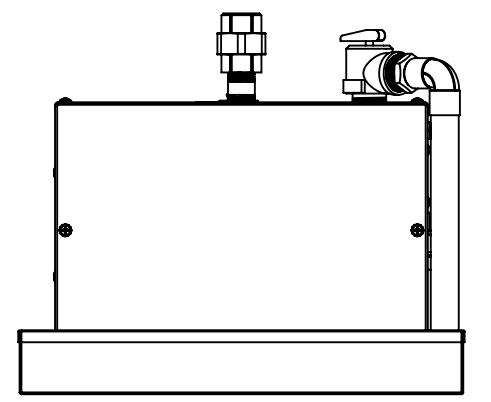

Top:

Left:

Front:

Right:

Back:

THERMOL STEAMBATH CO.
ROUND ROCK, TEXAS

PROIII Models - 575 and Up

SIZE	DWG NO.	REV
B		

SCALE: 1:6